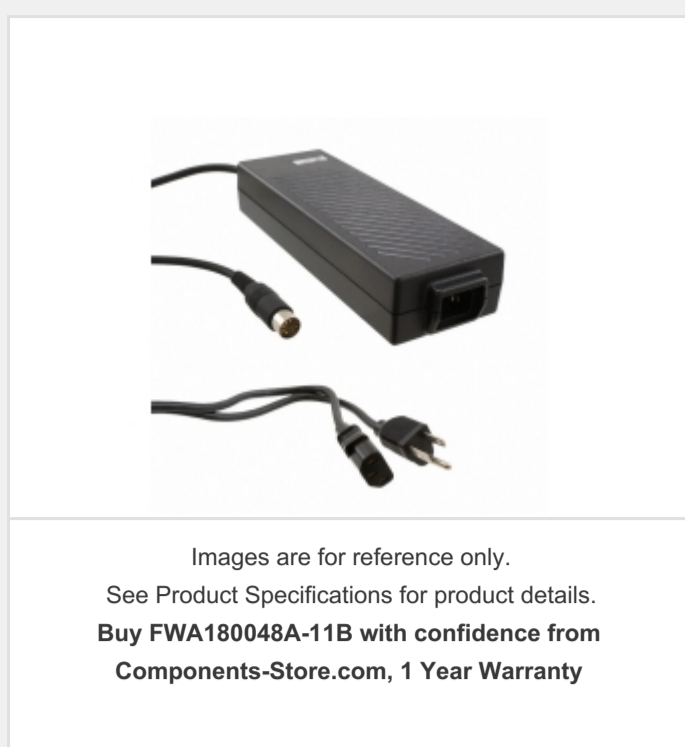

## FWA180048A-11B

**Part Number:** [FWA180048A-11B](#)  
**Manufacturer:** [ICCNextergy \(Inventus Power\)](#)  
**Description:** AC/DC DESKTOP ADAPTER 48V 180W  
**Data sheet:** [PDF FWA180 Series Datasheet](#)

**RoHS Status:** Lead free / RoHS Compliant  
**Ship From:** Hong Kong  
**Shipment Way:** DHL/Fedex/TNT/UPS/EMS

Images are for reference only.  
 See Product Specifications for product details.  
 Buy FWA180048A-11B with confidence from  
 Components-Store.com, 1 Year Warranty

[Request For Quotation](#)

PRODUCT PARAMETER	
Part Number	<a href="#">FWA180048A-11B</a>
Manufacturer	<a href="#">ICCNextergy (Inventus Power)</a>
Description	AC/DC DESKTOP ADAPTER 48V 180W
Lead Free Status / RoHS Status	Lead free / RoHS Compliant
Quantity Available	780 pcs
Product Photo	<a href="#">FWA180048A-11B.jpg</a>
Category	<a href="#">Power Supplies - External/Internal (Off-Board)</a>
Weight	2.1 lbs (952.5g)
Voltage - Output	48V
Voltage - Input	85 ~ 264 VAC
Size / Dimension	8.20" L x 2.90" W x 1.60" H (208.0mm x 73.0mm x 39.0mm)
Series	FWA180 (180W)
Region Utilized	North America
Power (Watts)	180W
Polarization	-
Output Connector	DIN, 5 Pin
Other Names	EPSS540
Operating Temperature	0°C ~ 60°C
No Load Power Consumption	500mW (Max)
Moisture Sensitivity Level (MSL)	Not Applicable
Lead Free Status / RoHS Status	Lead free / RoHS Compliant
Input Type	Cord
Input Connector	IEC 320-C14
Form	Desktop (Class I)
Efficiency	Level V
Detailed Description	48V 180W AC/DC External Desktop (Class I) Adapter Cord Input
Current - Output (Max)	3.75A
Cord Length	72" (1.83m)
Approvals	CB, CE, cTUVus
Applications	ITE (Commercial)